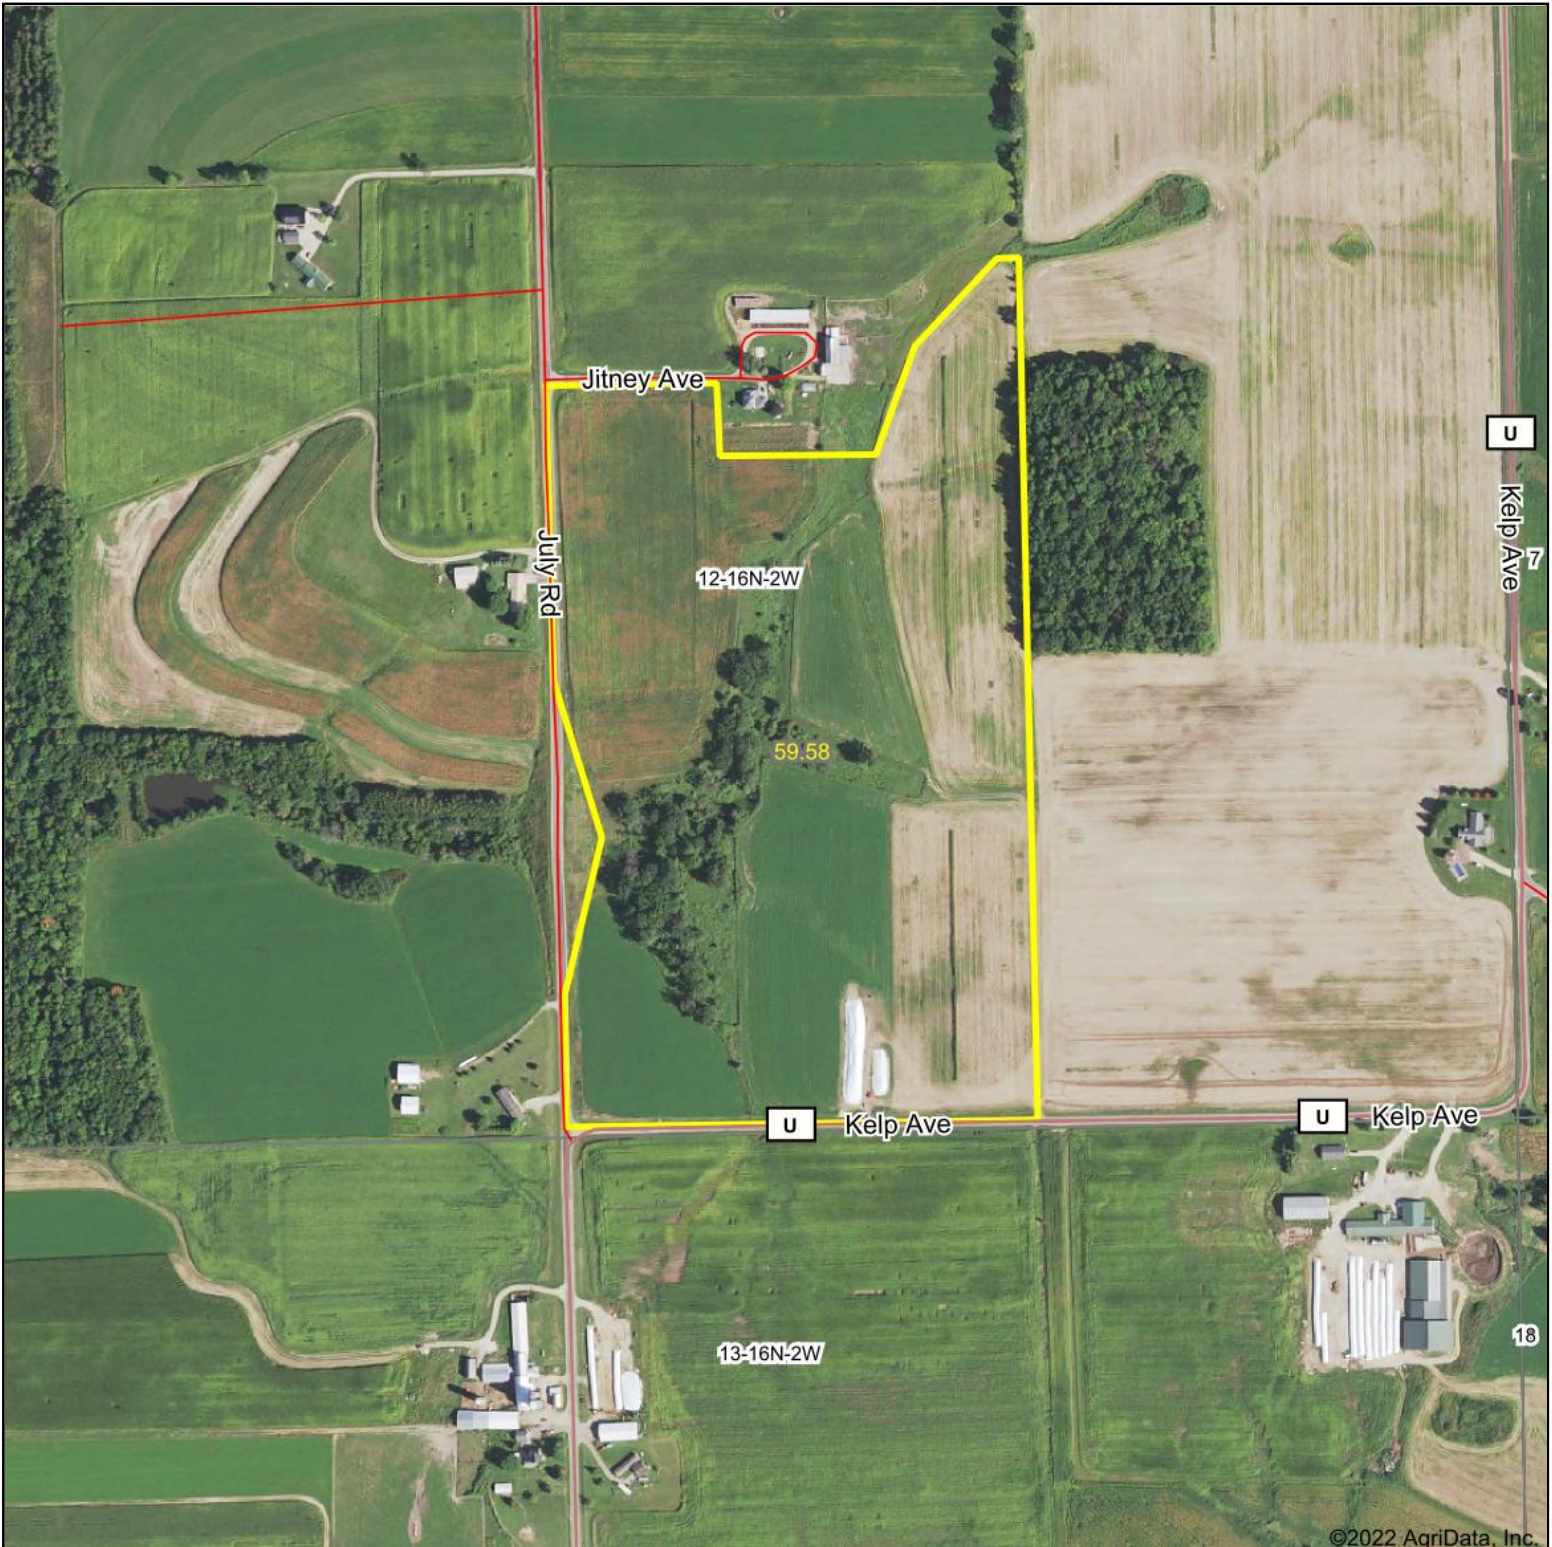

Aerial Map

©2022 AgriData, Inc.

Map Center: 43° 52' 24, -90° 33' 34.17

12-16N-2W
Monroe County
Wisconsin

1/10/2022

Maps Provided By:

© AgriData, Inc. 2021

www.AgriDataInc.com